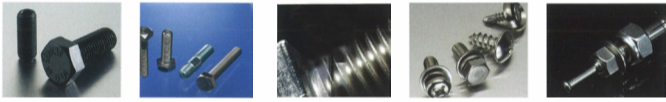

WORLD VALVE CO.,LTD

Common Special Nut & Bolt

Product Information