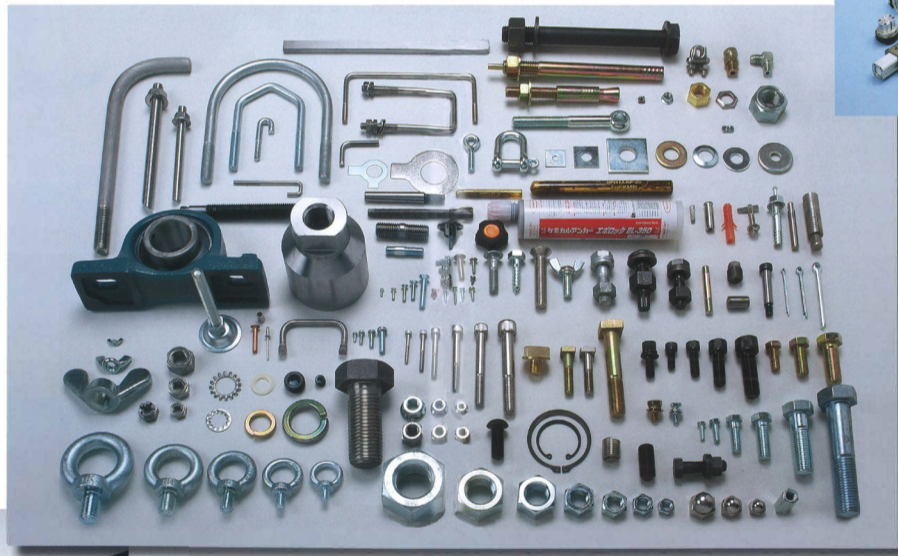

WORLD VALVE CO.,LTD

Common Special Nut & Bolt

Product Information