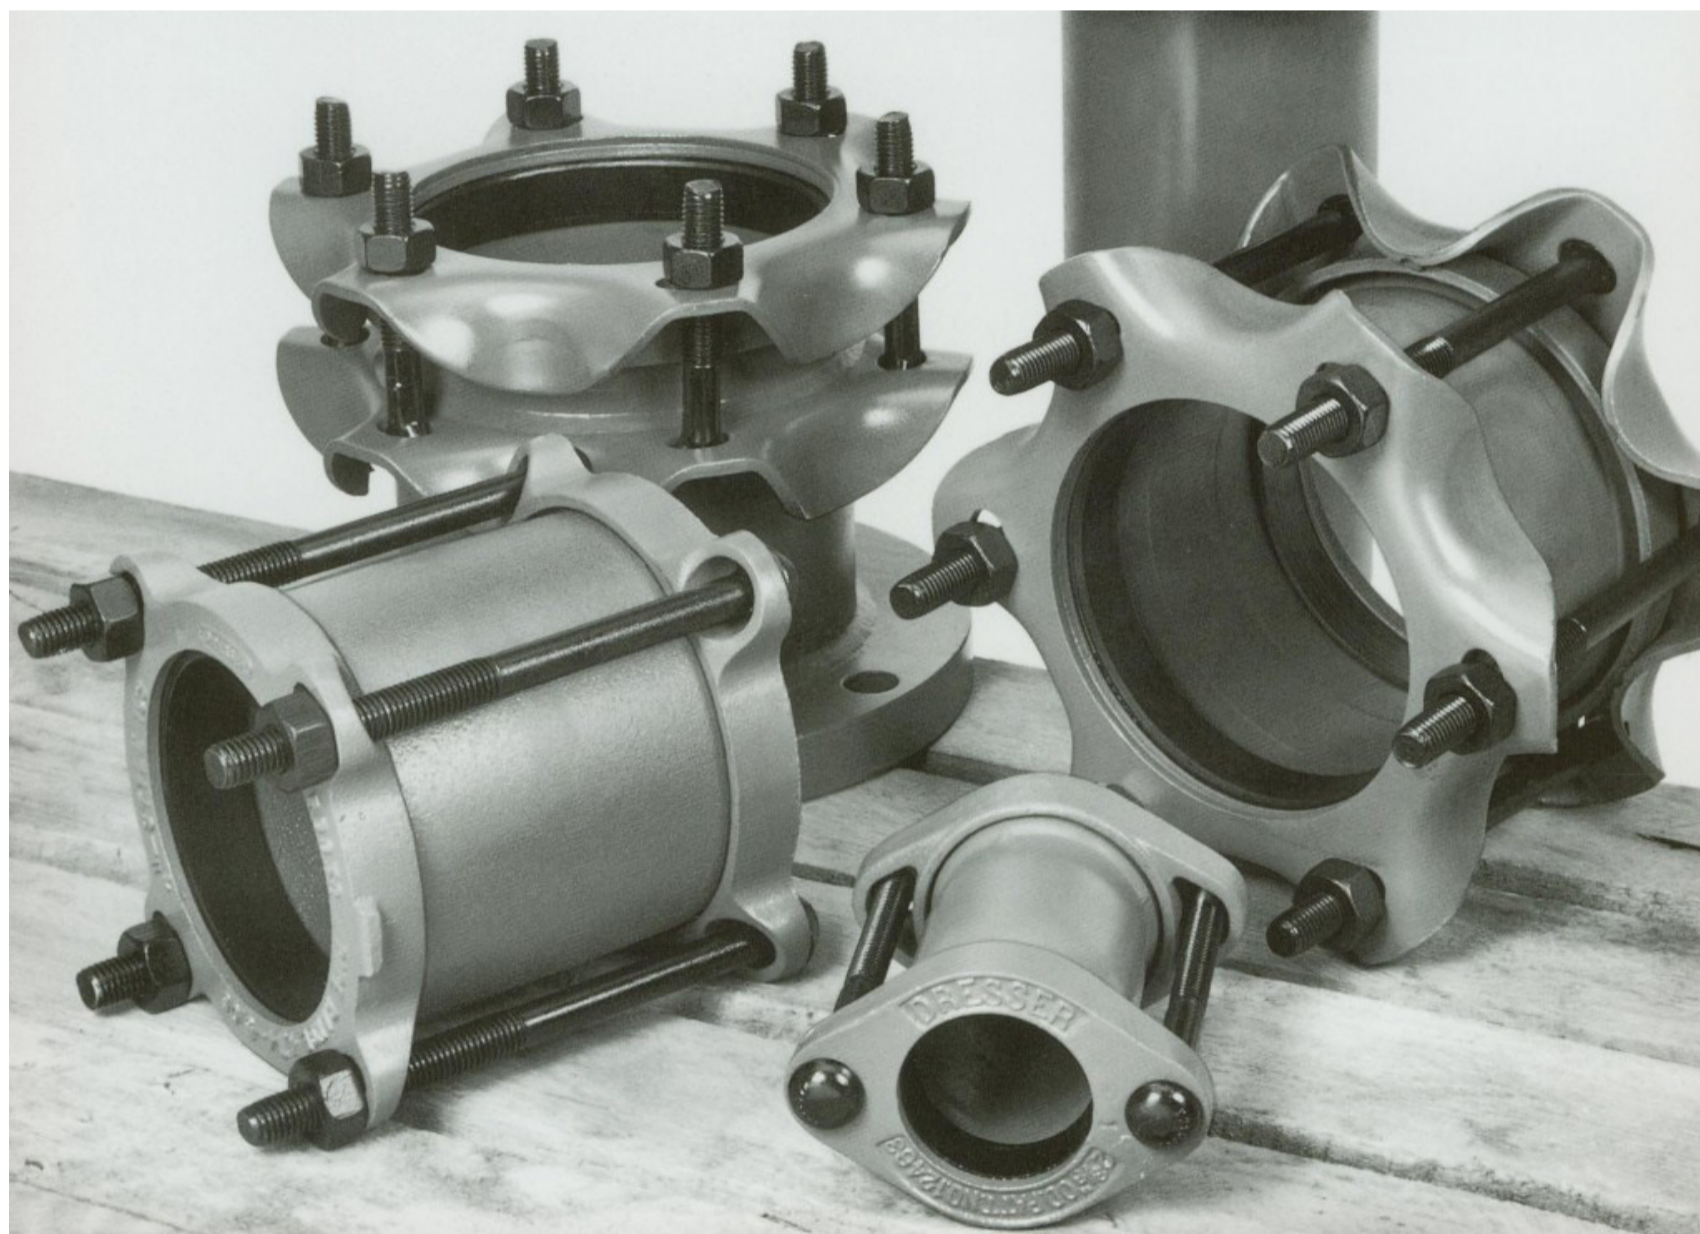

WORLD VALVE CO.,LTD

Dresser Coupling

Product Information